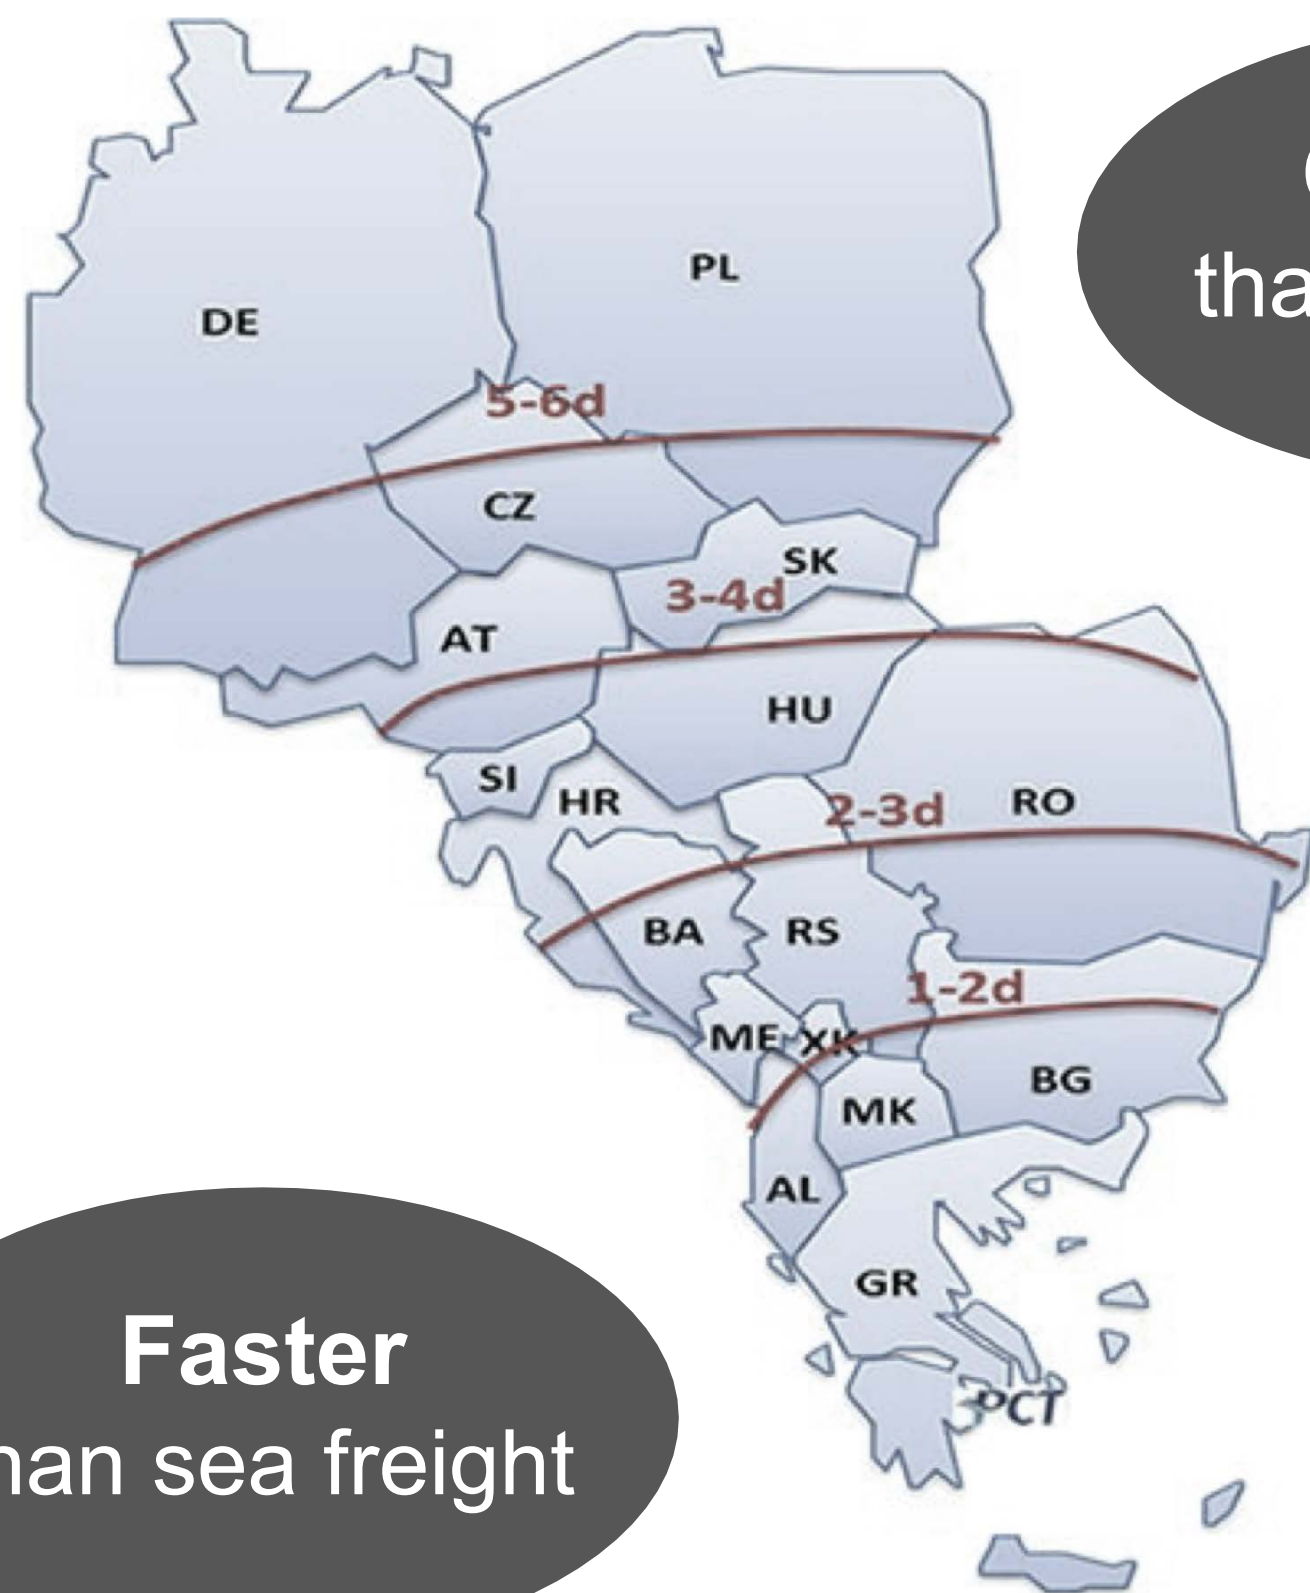

Combined Sea and Rail Services

Optimizing Services for Central Europe
inland destinations

T/T comparison: from Far East to PIR/HAM

Delivery advantage of short-range services in Central Europe

Cheaper than rail freight

Faster than sea freight

Cerna za Bory, CZ

Bratislava, SK

Budapest, HU

■ Piraeus
■ Hamburg

DEDICATED BLOCK TRAIN SERVICE

Marinair is providing dedicated BLOCK TRAIN service from Piraeus Port to Central Europe & The Balkans, customized on clients needs.

WEEKLY LINER TRAINS

Weekly Liner trains depart from Piraeus Container Terminal, (Container Yard) in Neo Ikonio, Perama, to the respective city's Intermodal Terminal (for efficient and safe interchange between road and rail transport).

Each liner train is shunted to serve, up to 76 TEUs (20 ft), to the most remote destinations in Central & South Eastern Europe at a competitive cost, with great lead times.

Destinations up to 200km from the rail terminal can be served by road transport.