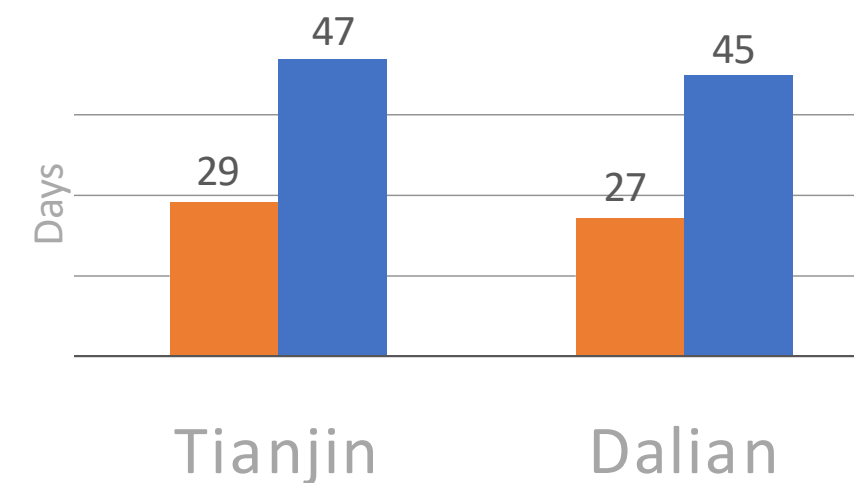

Faster than sea freight

Cerna za Bory, CZ

Bratislava, SK

Budapest, HU

■ Piraeus
■ Hamburg

DEDICATED BLOCK TRAIN SERVICE

Marinair is providing dedicated BLOCK TRAIN service from Piraeus Port to Central Europe & The Balkans, customized on clients needs.