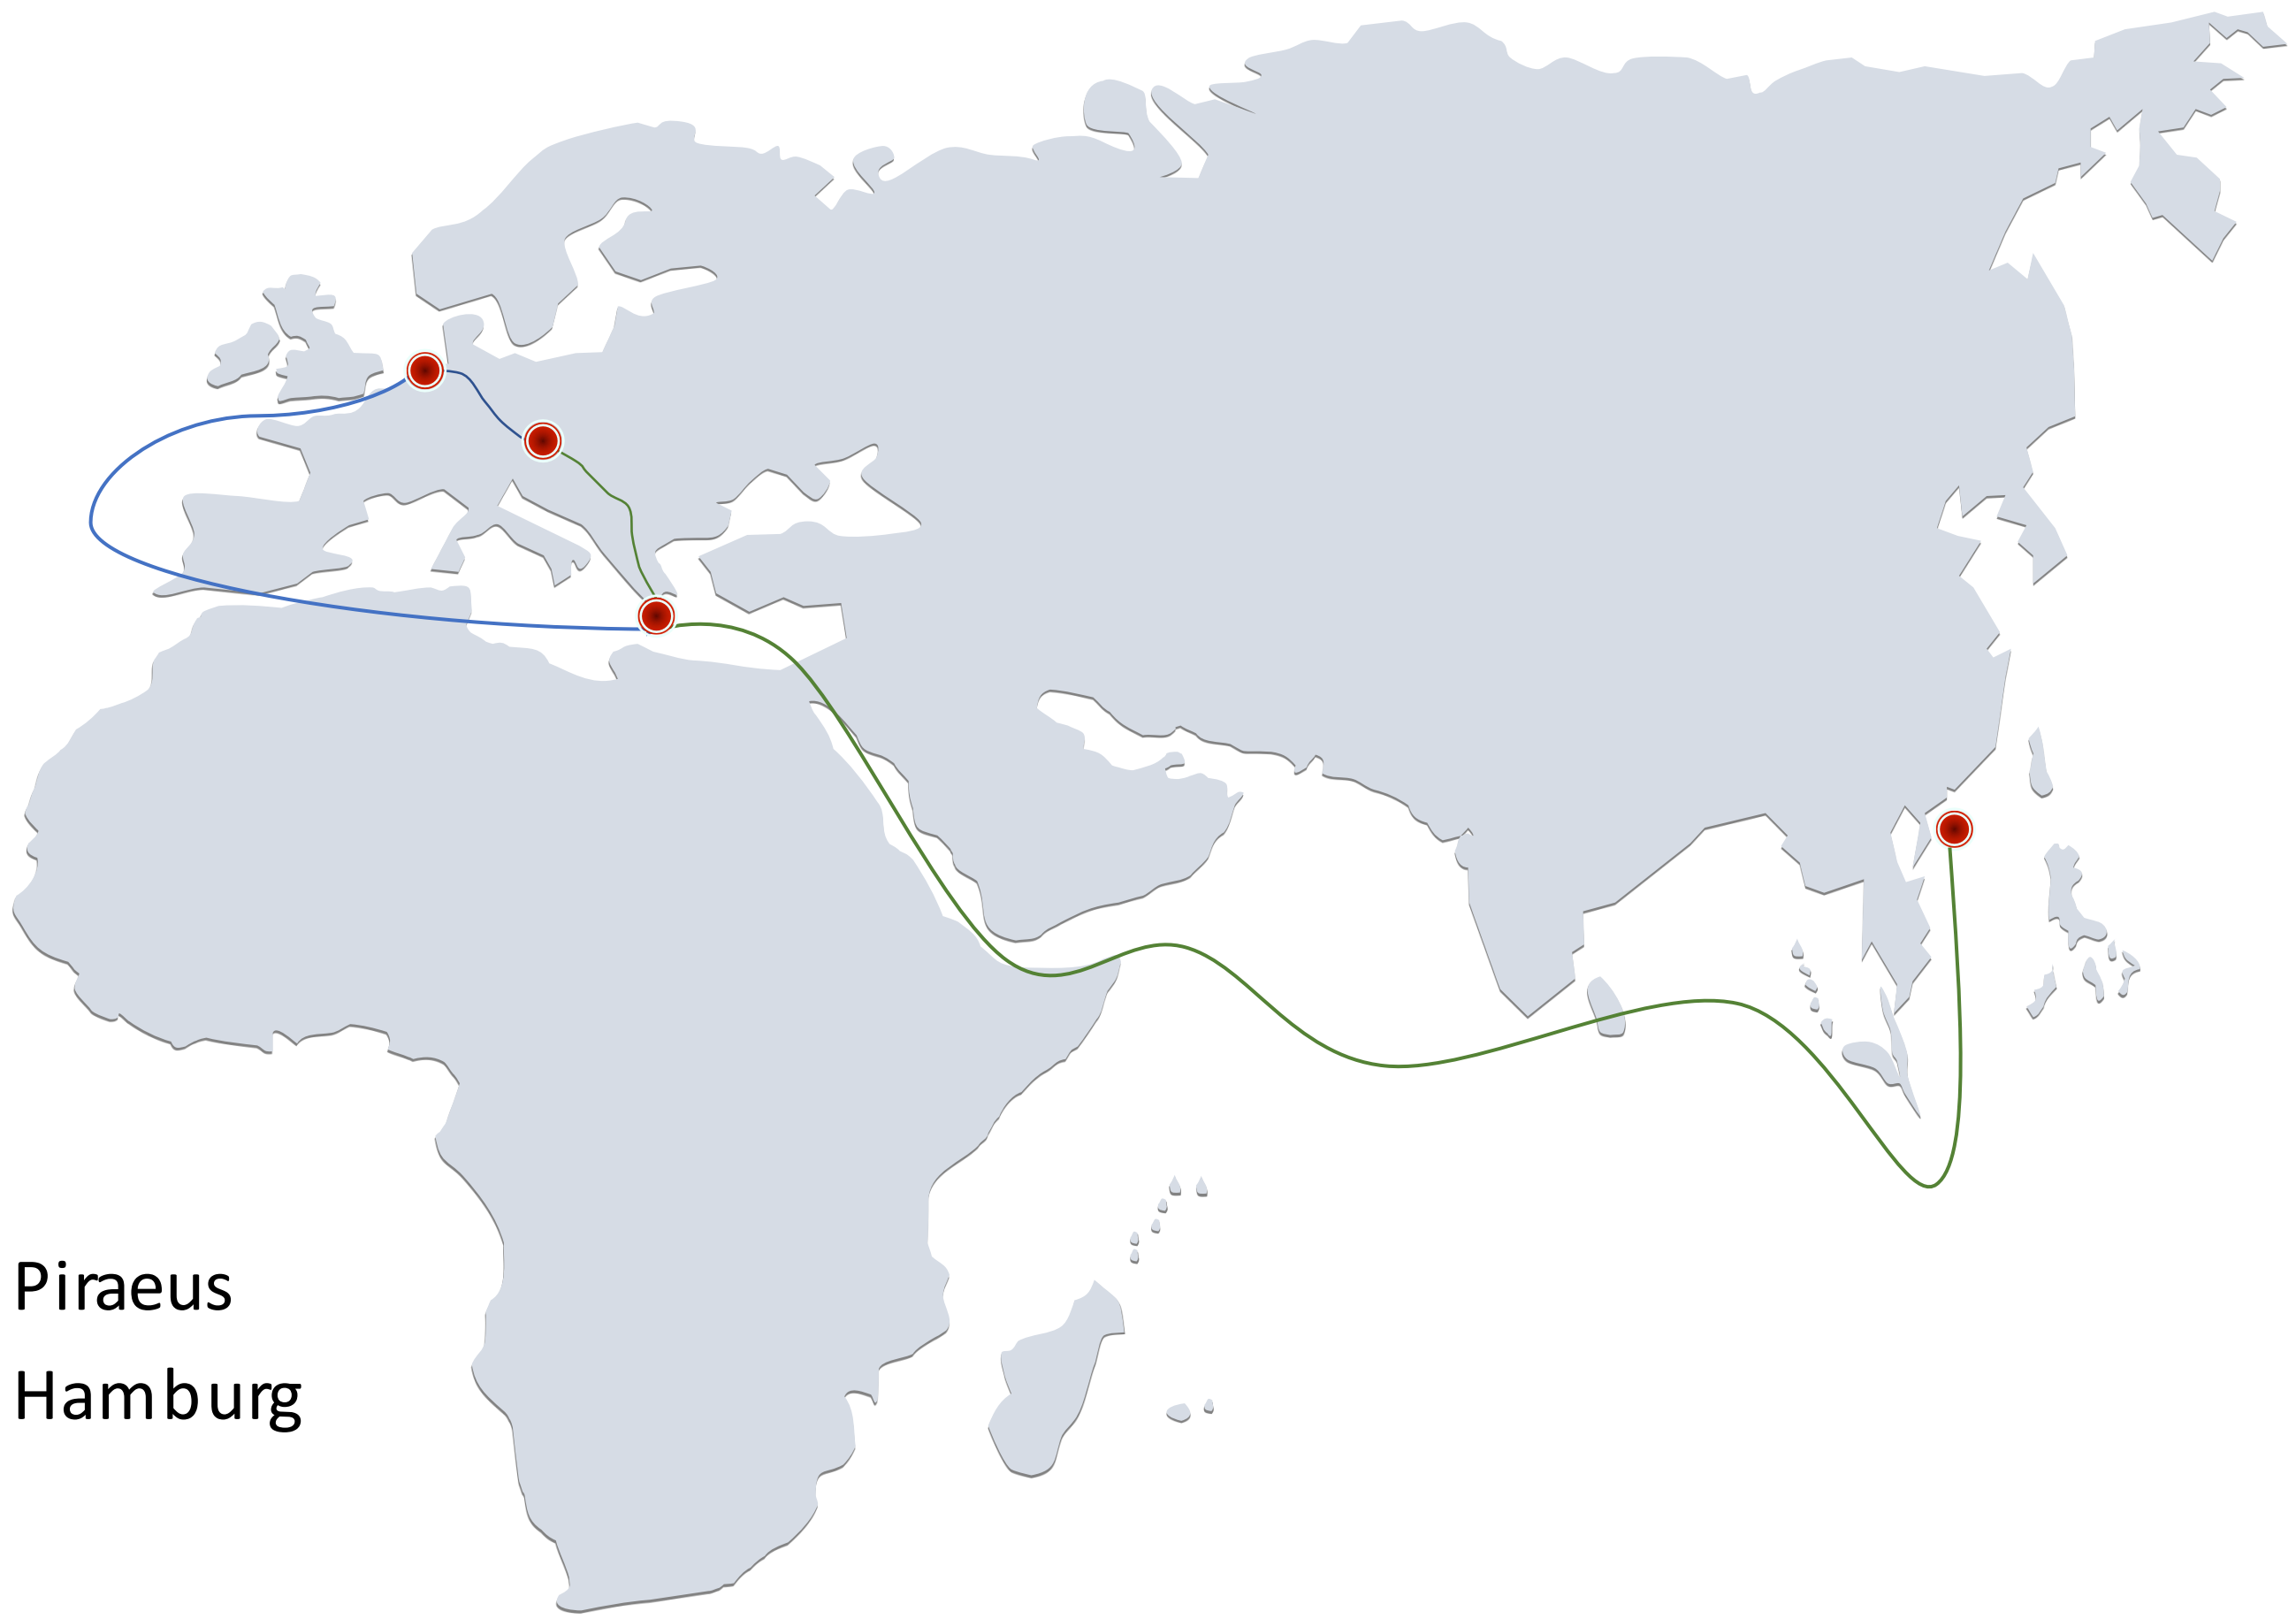

Combined Sea and Rail Services

Optimizing Services for Central Europe
inland destinations

T/T comparison: from Far East to PIR/HAM

Delivery advantage of short-range services in Central Europe

Cheaper than rail freight

Faster than sea freight

Cerna za Bory, CZ

Bratislava, SK

Budapest, HU

■ Piraeus
■ Hamburg

DEDICATED BLOCK TRAIN SERVICE

Marinair is providing dedicated BLOCK TRAIN service from Piraeus Port to Central Europe & The Balkans, customized on clients needs.

WEEKLY LINER TRAINS

Weekly Liner trains depart from Piraeus Container Terminal, (Container Yard) in Neo Ikonio, Perama, to the respective city's Intermodal Terminal (for efficient and safe interchange between road and rail transport).

Why Marinair?

Expertise and Strategic locations

- ✓ Deep knowledge of **Piraeus Port** and Greece-specific know-how.
- ✓ **Offices in Piraeus, Greece** and in **key far East locations**, i.e. India and HK China.
- ✓ **ISO certified** forwarder, member of international networks, such as WCA.
- ✓ **Insurance Cargo Liability** for all our cargos.