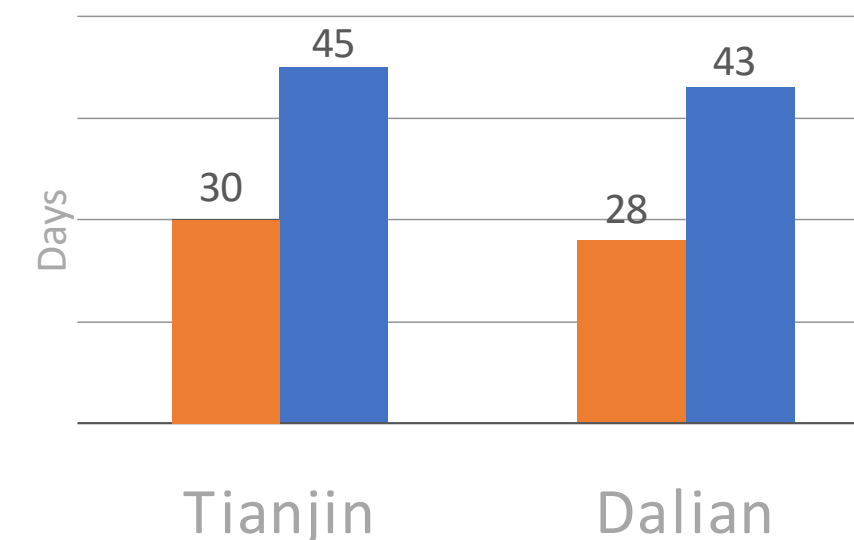

Faster than sea freight

Cerna za Bory, CZ

Bratislava, SK

Budapest, HU

■ Piraeus
■ Hamburg

DEDICATED BLOCK TRAIN SERVICE

Marinair is providing dedicated BLOCK TRAIN service from Piraeus Port to Central Europe & The Balkans, customized on clients needs.