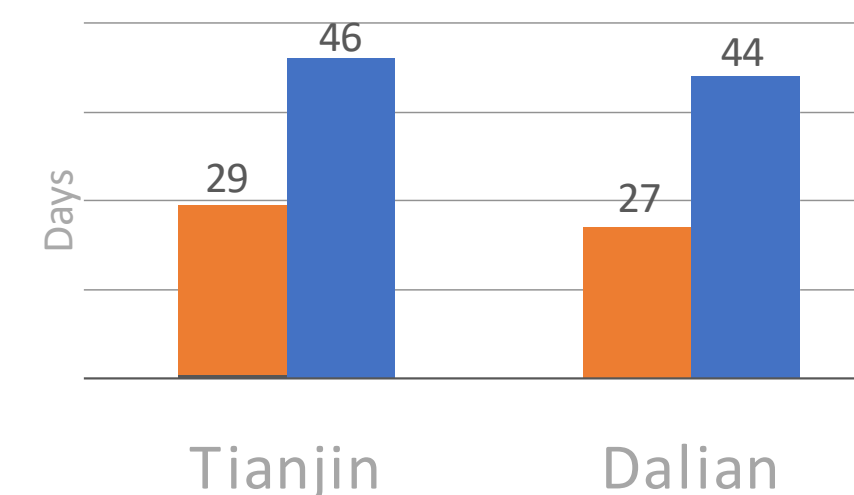

Faster than sea freight

Cerna za Bory, CZ

Bratislava, SK

Budapest, HU

■ Piraeus
■ Hamburg

DEDICATED BLOCK TRAIN SERVICE

Marinair is providing dedicated BLOCK TRAIN service from Piraeus Port to Central Europe & The Balkans, customized on clients needs.