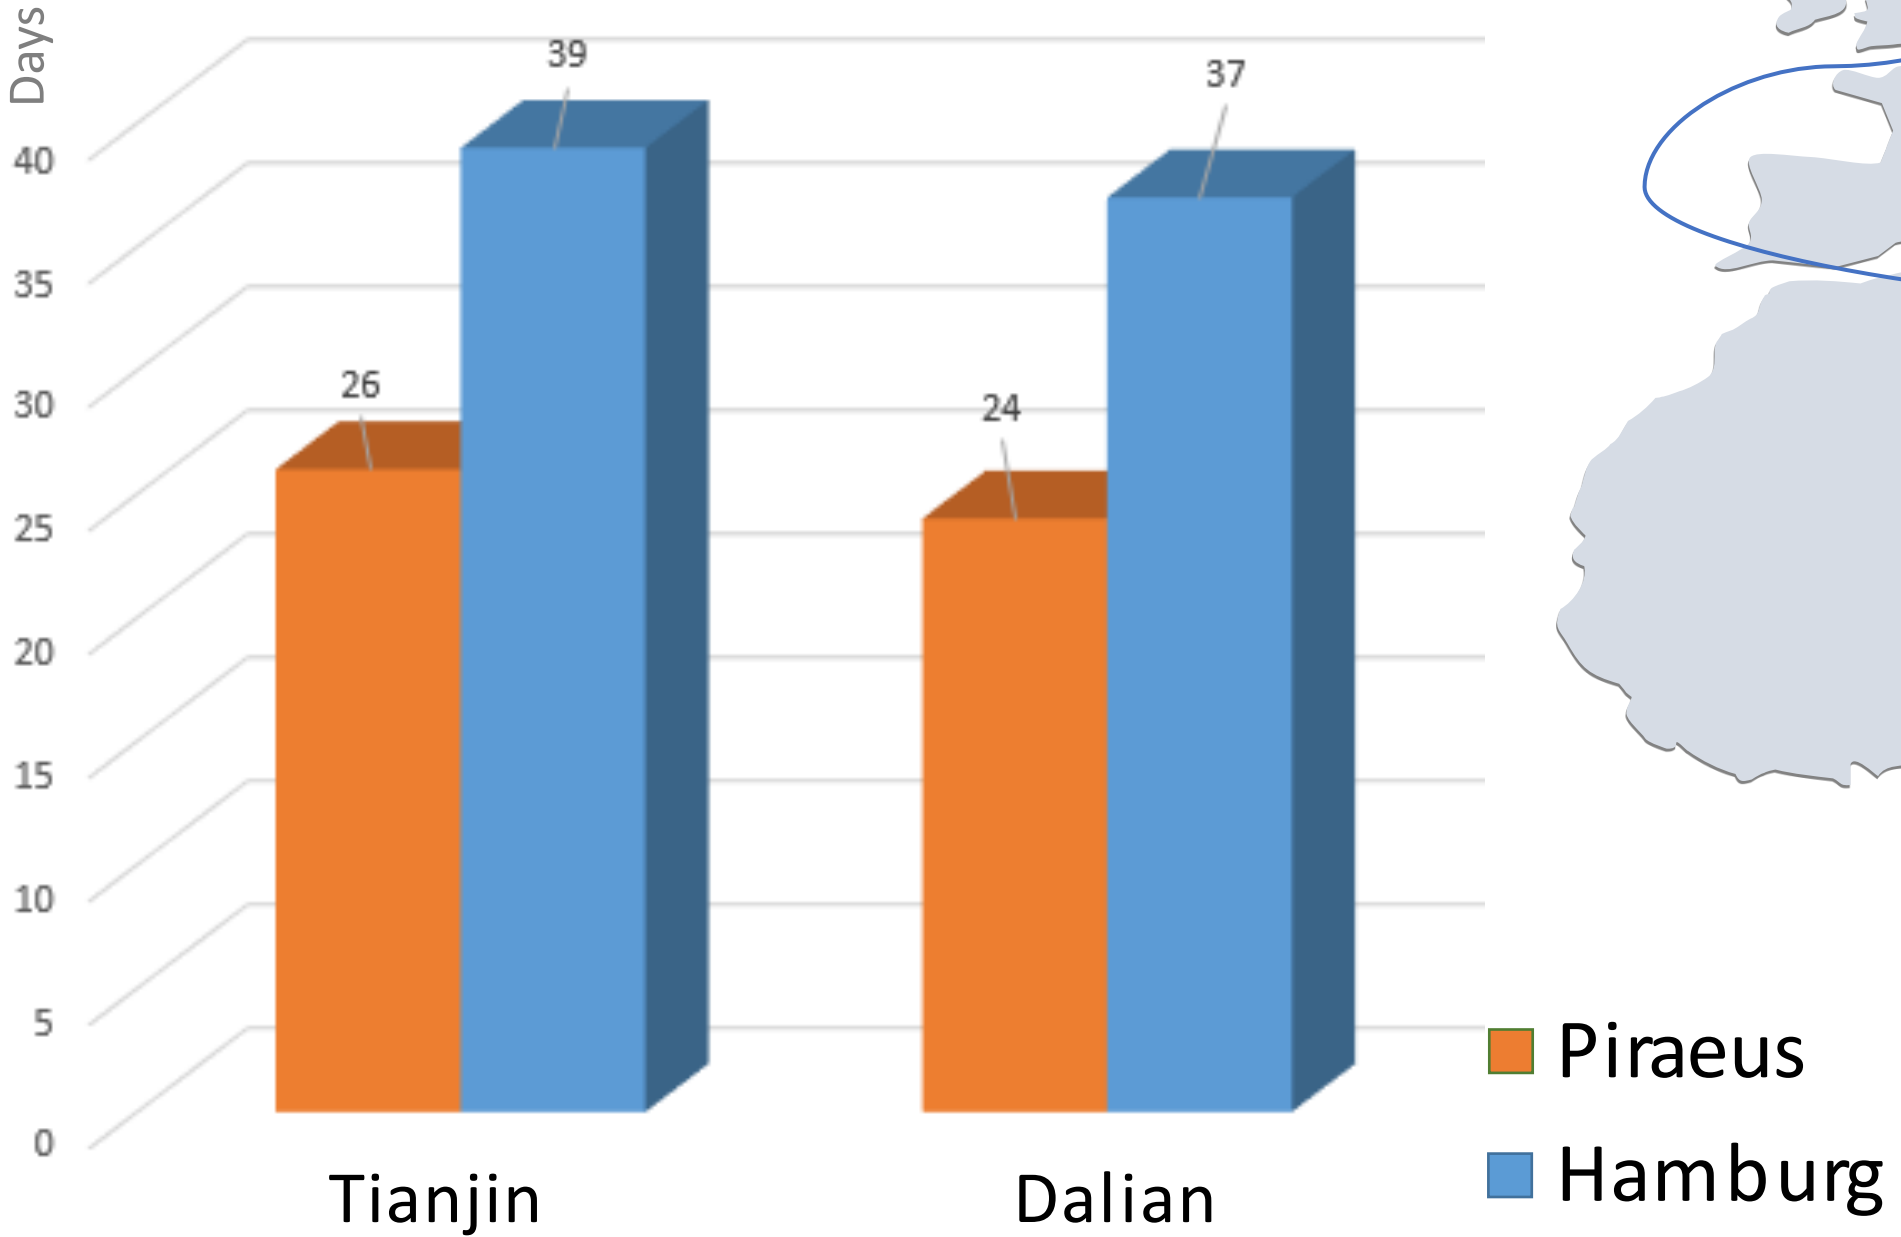

Combined Sea and Rail Services

Optimizing Services for Central Europe
inland destinations

T/T comparison: from Far East to PIR/HAM

Delivery advantage of short-range services in Central Europe

Cheaper than rail freight

Faster than sea freight

Cerna za Bory, CZ

Bratislava, SK

Budapest, HU

■ Piraeus
■ Hamburg

DEDICATED BLOCK TRAIN SERVICE

Marinair is providing dedicated BLOCK TRAIN service from Piraeus Port to Central Europe & The Balkans, customized on clients needs.

WEEKLY LINER TRAINS

Weekly Liner trains depart from Piraeus Container Terminal, (Container Yard) in Neo Ikonio, Perama, to the respective city's Intermodal Terminal (for efficient and safe interchange between road and rail transport).

Why Marinair?

Expertise and Strategic locations

- ✓ Deep knowledge of **Piraeus Port** and Greece-specific know-how.
- ✓ **Offices in Piraeus, Greece** and in **key far East locations**, i.e. India and HK China.
- ✓ **ISO certified** forwarder, member of international networks, such as WCA.
- ✓ **Insurance Cargo Liability** for all our cargos.